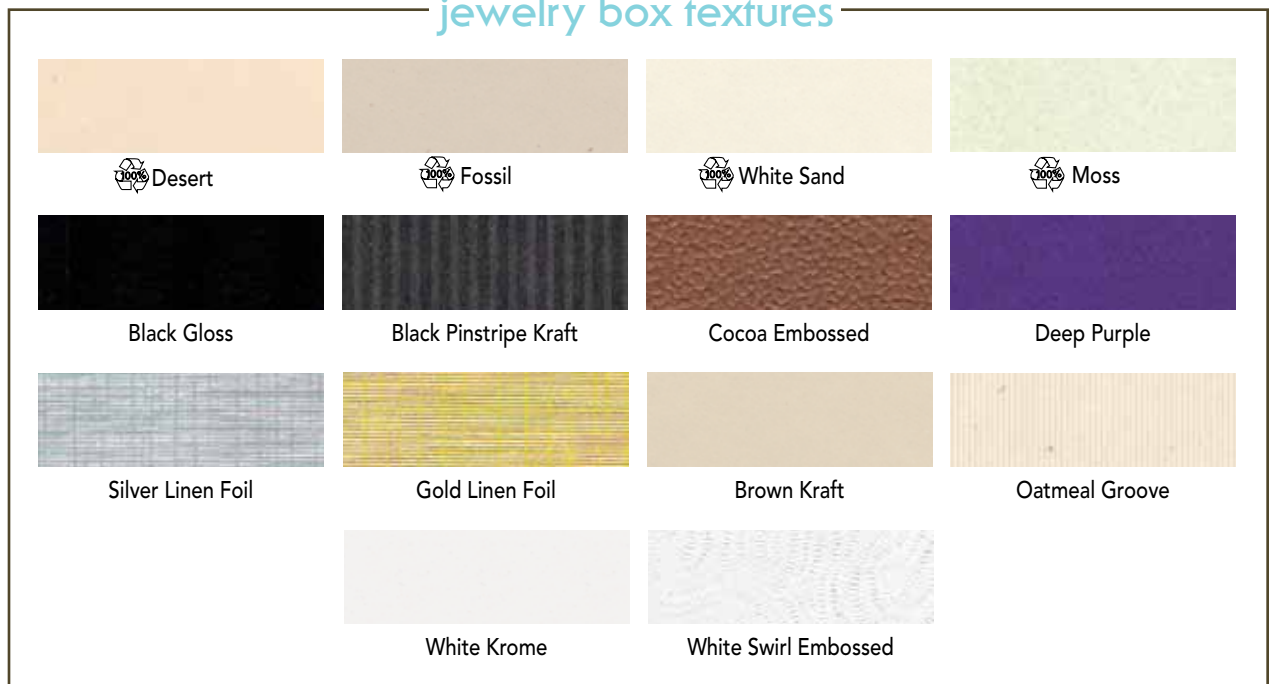

jewelry boxes

Made from 100% recycled board.

Made in the USA.

May be hot stamped (except white swirl embossed and embossed foils). See pp.122-127.

● Boxes are made with rigid white lined board and filled with non-tarnishing jeweler's cotton.

jewelry box textures

No Minimum Order!

white krome (wk), white swirl (ws), brown kraft (bk)

size	wk item#	ws item#	bk item#	case pack	wt./case	1-9 cases	10-24 cases	25+ cases
2-1/2 x 1-1/2 x 7/8	B30001	B30013	B30025	100	3#	\$30.13	\$27.81	\$25.82
3-1/16 x 2-1/8 x 1	B30002	B30014	B30026	100	4#	\$33.33	\$30.77	\$28.57
3-1/2 x 3-1/2 x 1	B30003	B30015	B30027	100	6#	\$39.91	\$36.84	\$34.21
3-1/2 x 3-1/2 x 1-1/2	B30004	B30016	B30028	100	7#	\$45.51	\$42.01	\$39.01
3-1/2 x 3-1/2 x 2	B30005	B30017	B30029	100	8#	\$51.67	\$47.69	\$44.29
5-1/4 x 3-3/4 x 7/8	B30006	B30018	B30030	100	8#	\$48.72	\$44.97	\$41.76
6 x 5 x 1	B30008	B30020	B30032	50	7#	\$36.77	\$33.94	\$31.52
7 x 5-1/2 x 1	B30009	B30021	B30033	50	8#	\$38.19	\$35.26	\$32.74
8 x 2 x 7/8	B30010	B30022	B30034	100	8#	\$44.51	\$41.09	\$38.16
8 x 5-1/2 x 1-1/4	B30011	B30023	B30035	50	9#	\$47.65	\$43.99	\$40.85

assorted colors

black (bl), oatmeal groove (og), black pinstripe kraft (bp)

size	bl item#	og item#	bp item#	case pack	wt./case	1-9 cases	10-24 cases	25+ cases
2-1/2 x 1-1/2 x 7/8	B30173	B30181	B30313	100	3#	\$40.00	\$36.92	\$34.29
3-1/16 x 2-1/8 x 1	B30174	B30182	B30320	100	4#	\$45.33	\$41.85	\$38.86
3-1/2 x 3-1/2 x 1	B30175	B30183	B30282	100	6#	\$53.65	\$49.53	\$45.99
3-1/2 x 3-1/2 x 1-1/2	B30176	B30184	B30275	100	7#	\$64.76	\$59.78	\$55.51
5-1/4 x 3-3/4 x 7/8	B30178	B30186	B30268	100	8#	\$61.35	\$56.63	\$52.59
6 x 5 x 1	B30179	B30187	B30261	50	7#	\$45.43	\$41.94	\$38.94
8 x 2 x 7/8	B30180	B30188	B30327	100	8#	\$59.86	\$55.25	\$51.31
8 x 5-1/2 x 1-1/4	B30303	B30304	B30305	50	9#	\$56.44	\$52.10	\$48.38